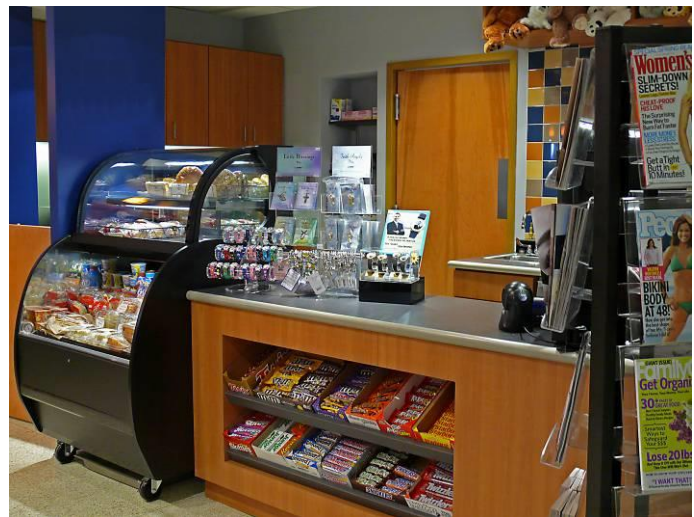

ST. FRANCIS MEDICAL CENTER GIFT SHOP

TRENTON, NEW JERSEY

- OWNER:
St. Francis Medical Center
Trenton, NJ
- ARCHITECT:
Saphire & Albarran, LLC
Pennington, NJ
- SERVICES:
General Contracting

Sweetwater completed the conversion of 2 small offices and a storage room into the gift shop. The project included demolition, then the repair of existing terracotta walls and patching of existing terrazzo flooring. Entrance doors and millwork were designed to lay flat on corridor wall when open as to look like complete millwork panels. Scope included all counter, millwork and lighting, as well as plumbing and electrical elements.

An inpatient dialysis unit was recently constructed by Sweetwater on the 3rd floor, to accommodate 4 stations, a nurse's desk and waiting area. The 700 square-foot space also included lavatory and storage.